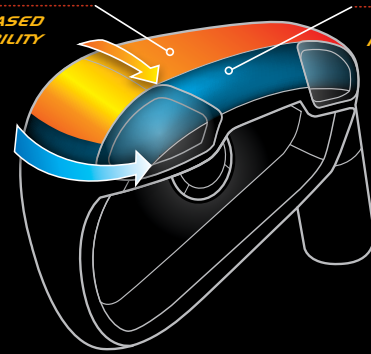

BURNER
PLUS
IRONS

BURNER® PLUS IRONS

BURNER DISTANCE PLUS MAXIMUM FORGIVENESS

LARGE FAST FACE
INCREASED BALL SPEED

ADVANCED PERIMETER WEIGHTING
EXTREMELY HIGH MOI

INVERTED CONE TECHNOLOGY
CONSISTENT DISTANCE ON MISHITS

BURNER
PLUS

BURNER® PLUS IRONS

MULTI-FUNCTIONAL SOLE

MODERATE EFFECTIVE SOLE WIDTH
INCREASED PLAYABILITY

WIDE & BEVELED SOLE
LOW-DEEP CG FOR EASY LAUNCH

IRONS BALL FLIGHT

IRON TRAJECTORY BIAS

WARRANTY INFORMATION

Damage that results from the failure to follow the instructions in the user's manual is not covered under the Limited Consumer Warranty. Visit taylormadegolf.com or see your retailer for a copy of the Limited Consumer Warranty which contains specific limitations.