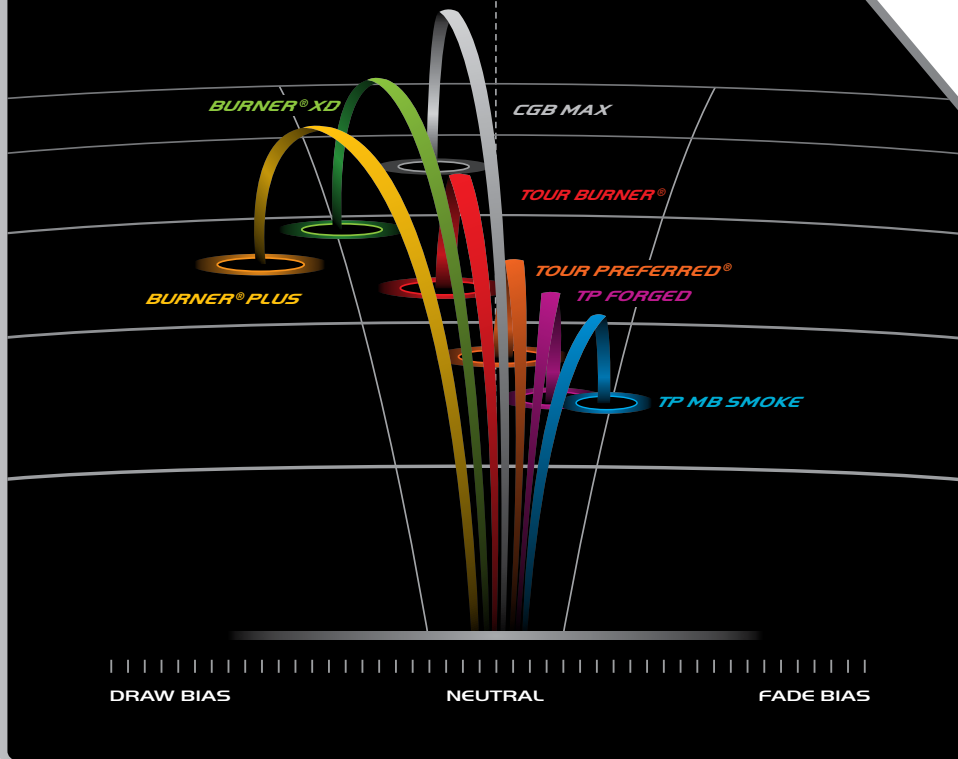

### BURNER® PLUS IRONS

BURNER DISTANCE PLUS MAXIMUM FORGIVENESS

LARGE FAST FACE  
INCREASED BALL SPEED

ADVANCED PERIMETER WEIGHTING  
EXTREMELY HIGH MOI

INVERTED CONE TECHNOLOGY  
CONSISTENT DISTANCE ON MISHITS

### BURNER® PLUS IRONS

MULTI-FUNCTIONAL SOLE

MODERATE EFFECTIVE SOLE WIDTH  
INCREASED PLAYABILITY

WIDE & BEVELED SOLE  
LOW-DEEP CG FOR EASY LAUNCH

## IRONS BALL FLIGHT

IRON TRAJECTORY BIAS