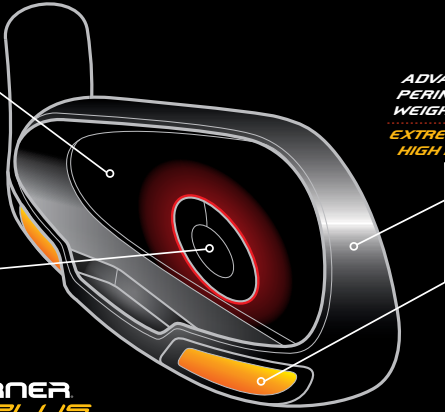

**BURNER**  
**PLUS**  
IRONS

### BURNER® PLUS IRONS

BURNER DISTANCE PLUS MAXIMUM FORGIVENESS

LARGE FAST FACE  
INCREASED BALL SPEED

ADVANCED PERIMETER WEIGHTING  
EXTREMELY HIGH MOI

INVERTED CONE TECHNOLOGY  
CONSISTENT DISTANCE ON MISHITS